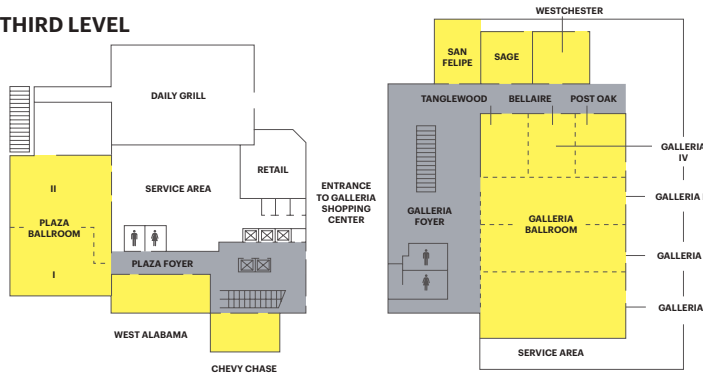

For a better you.™

THE WESTIN GALLERIA HOUSTON

5060 W. Alabama
Houston, TX 77056
United States

T +1 713.960.8100
F +1 713.960.6551

westingalleriahoustonhotel.com

Floor Plans + Capacity Chart

THIRD LEVEL

FOURTH LEVEL

*CHANDELIER CLEARANCE

Stay Productive

CONNECT

The hotel offers a total of 21 meeting rooms with more than 70,000 square feet of space for productivity and focus. The Westin Galleria Houston meeting space is anchored by the 12,411 square foot Galleria Ballroom and the 26,034 square foot Woodway Exhibit Hall.